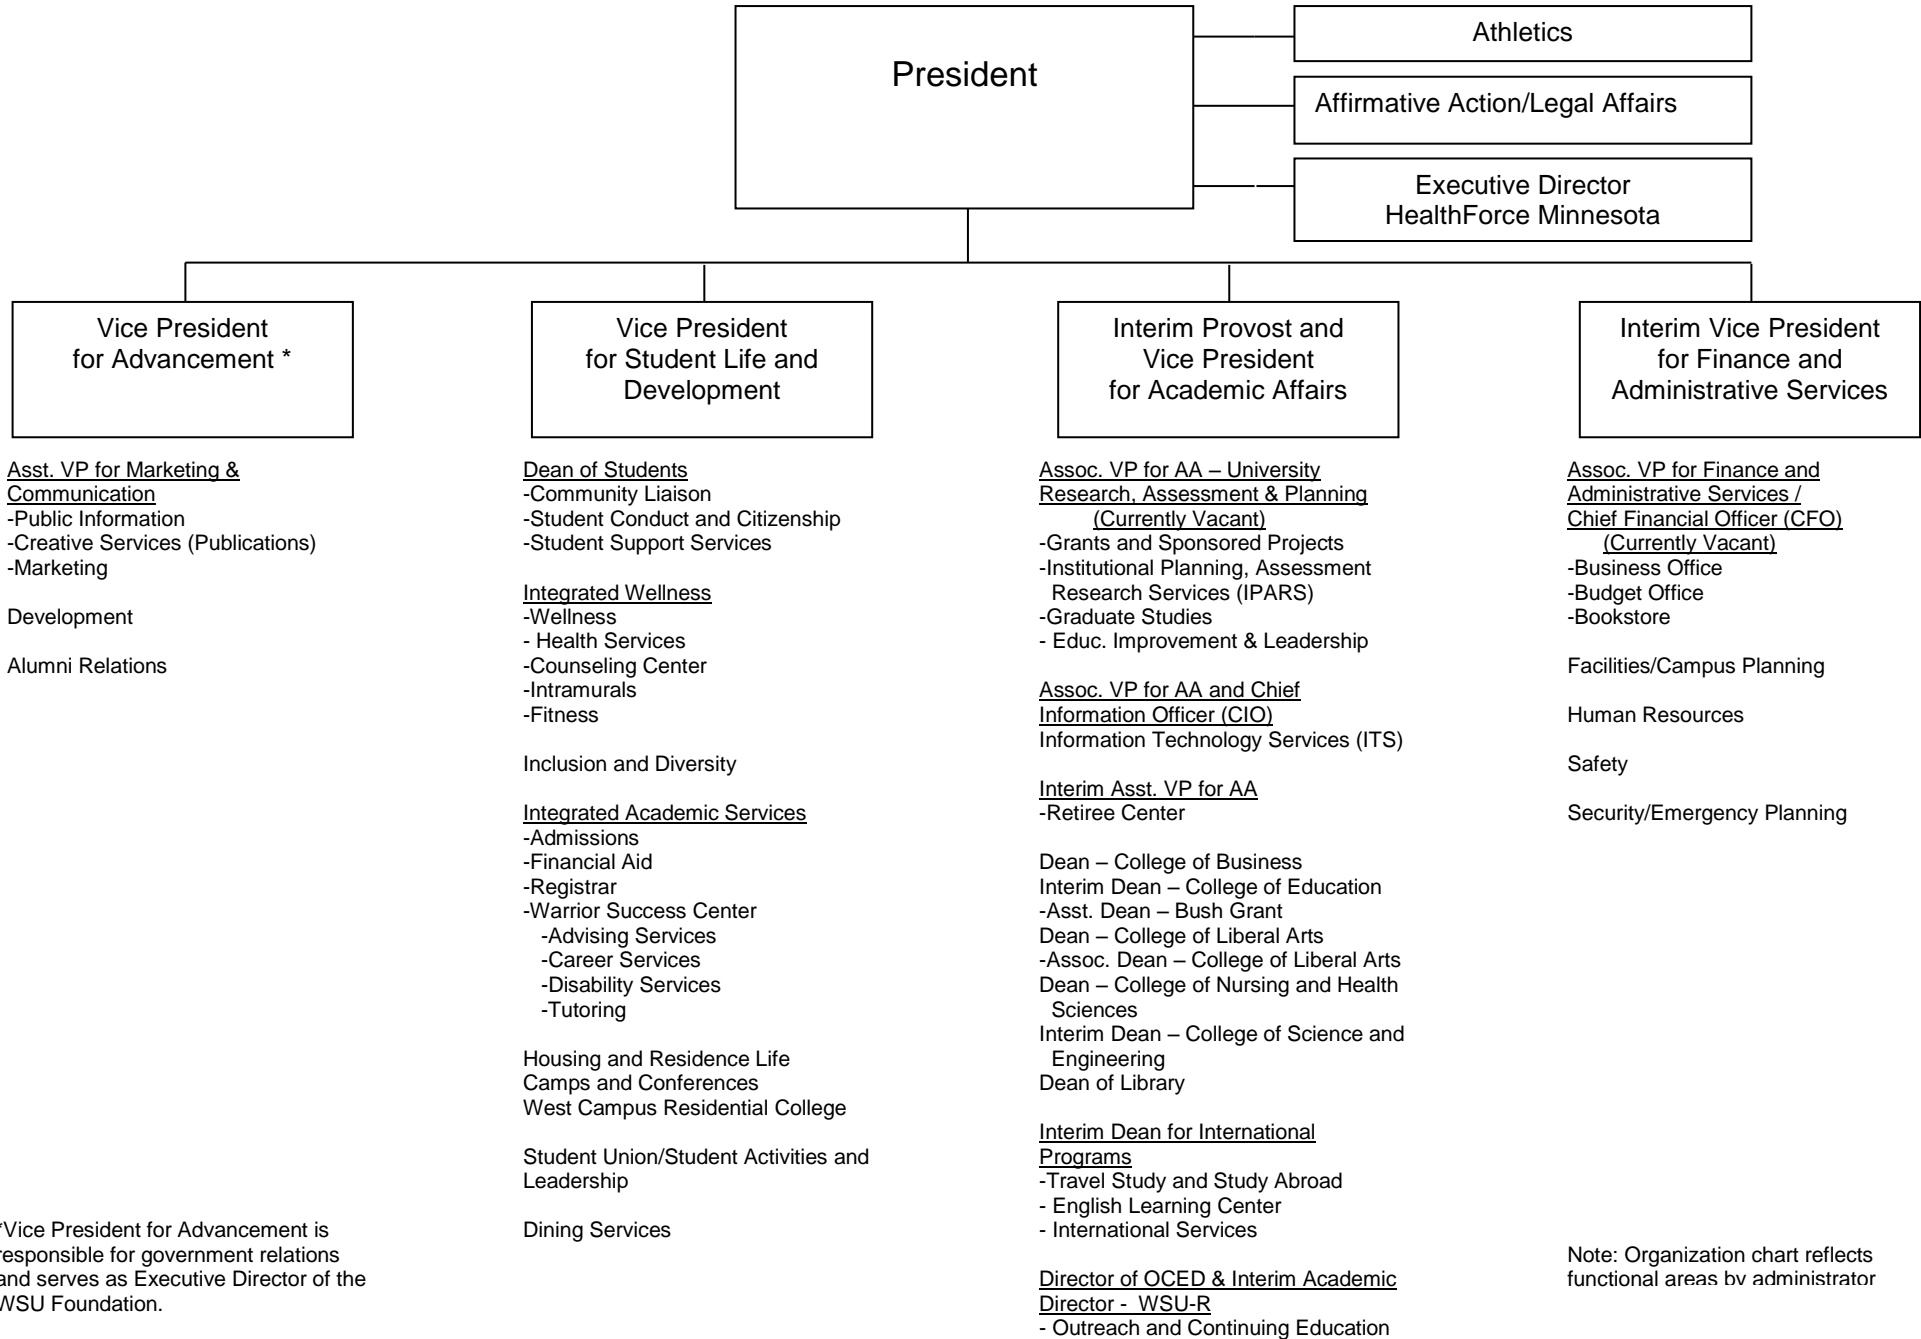

WINONA STATE UNIVERSITY ORGANIZATION CHART

*Vice President for Advancement is responsible for government relations and serves as Executive Director of the WSU Foundation.

Note: Organization chart reflects functional areas by administrator